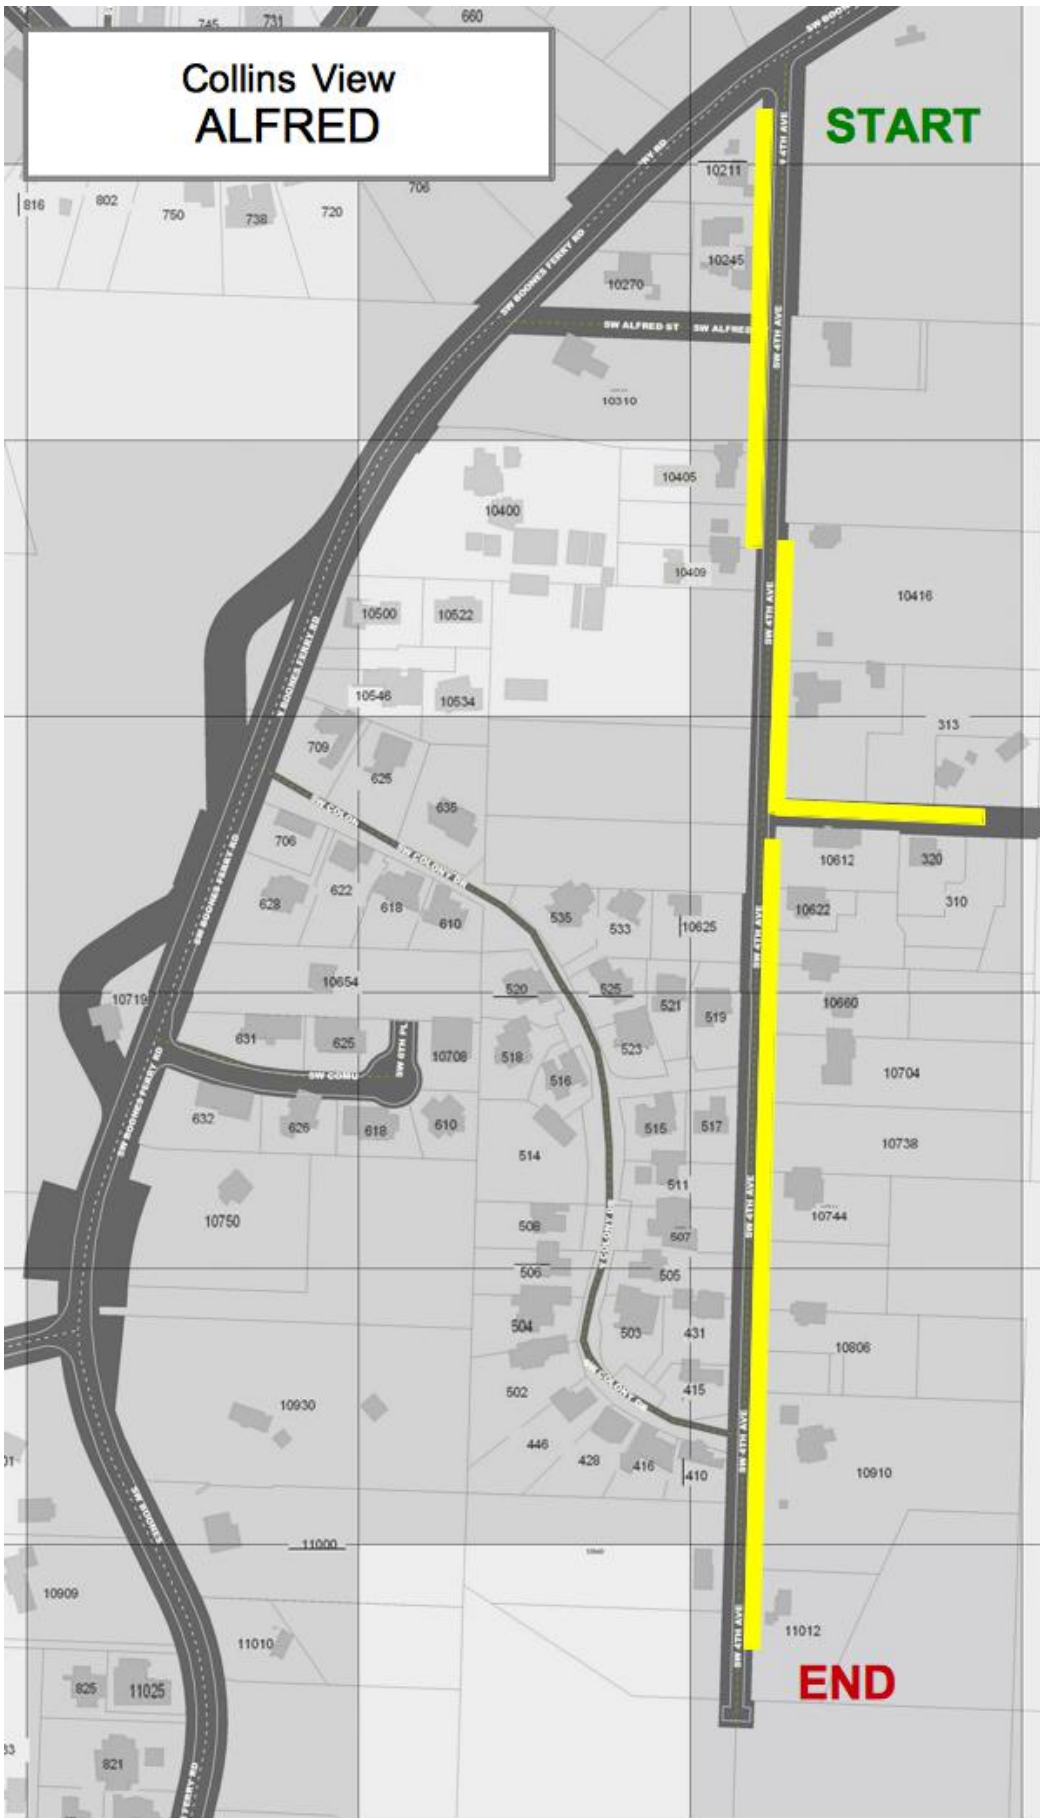

Collins View Walk-About Map - NET Applications  
 Alfred  
 10211 >>11012 SW 4<sup>th</sup> includes Maricara

Address	Made Contact	OK ?	Hazards	Structure	People	Animals	Comments*
<b>SW Boones Ferry @ 4<sup>th</sup> Ave</b>	date	date	Gas, H <sub>2</sub> O leak, fire, damage	damage	Special needs, abilities, skills, injured, trapped, dead	Injured, trapped, roaming aggressive	More comments? Go to page 4
10211 SW 4th							
10245							
Lot							
10405							
10409							
10416							
Lot							
Lot							
<b>Maricara St</b>							
313 Maricara St							
Lot							
310							
320							
<b>4<sup>th</sup>@ Maricara</b>							
10612 4 <sup>th</sup>							
10622							
10625							
10660							
10704							
10738							
10744							
Lot							
10806							
Lot							
10910							
11012							
<b>END</b>							

## Additional Comments

Volunteers Names/Date    How to contact you?

Address Comments

3 pages total includes map