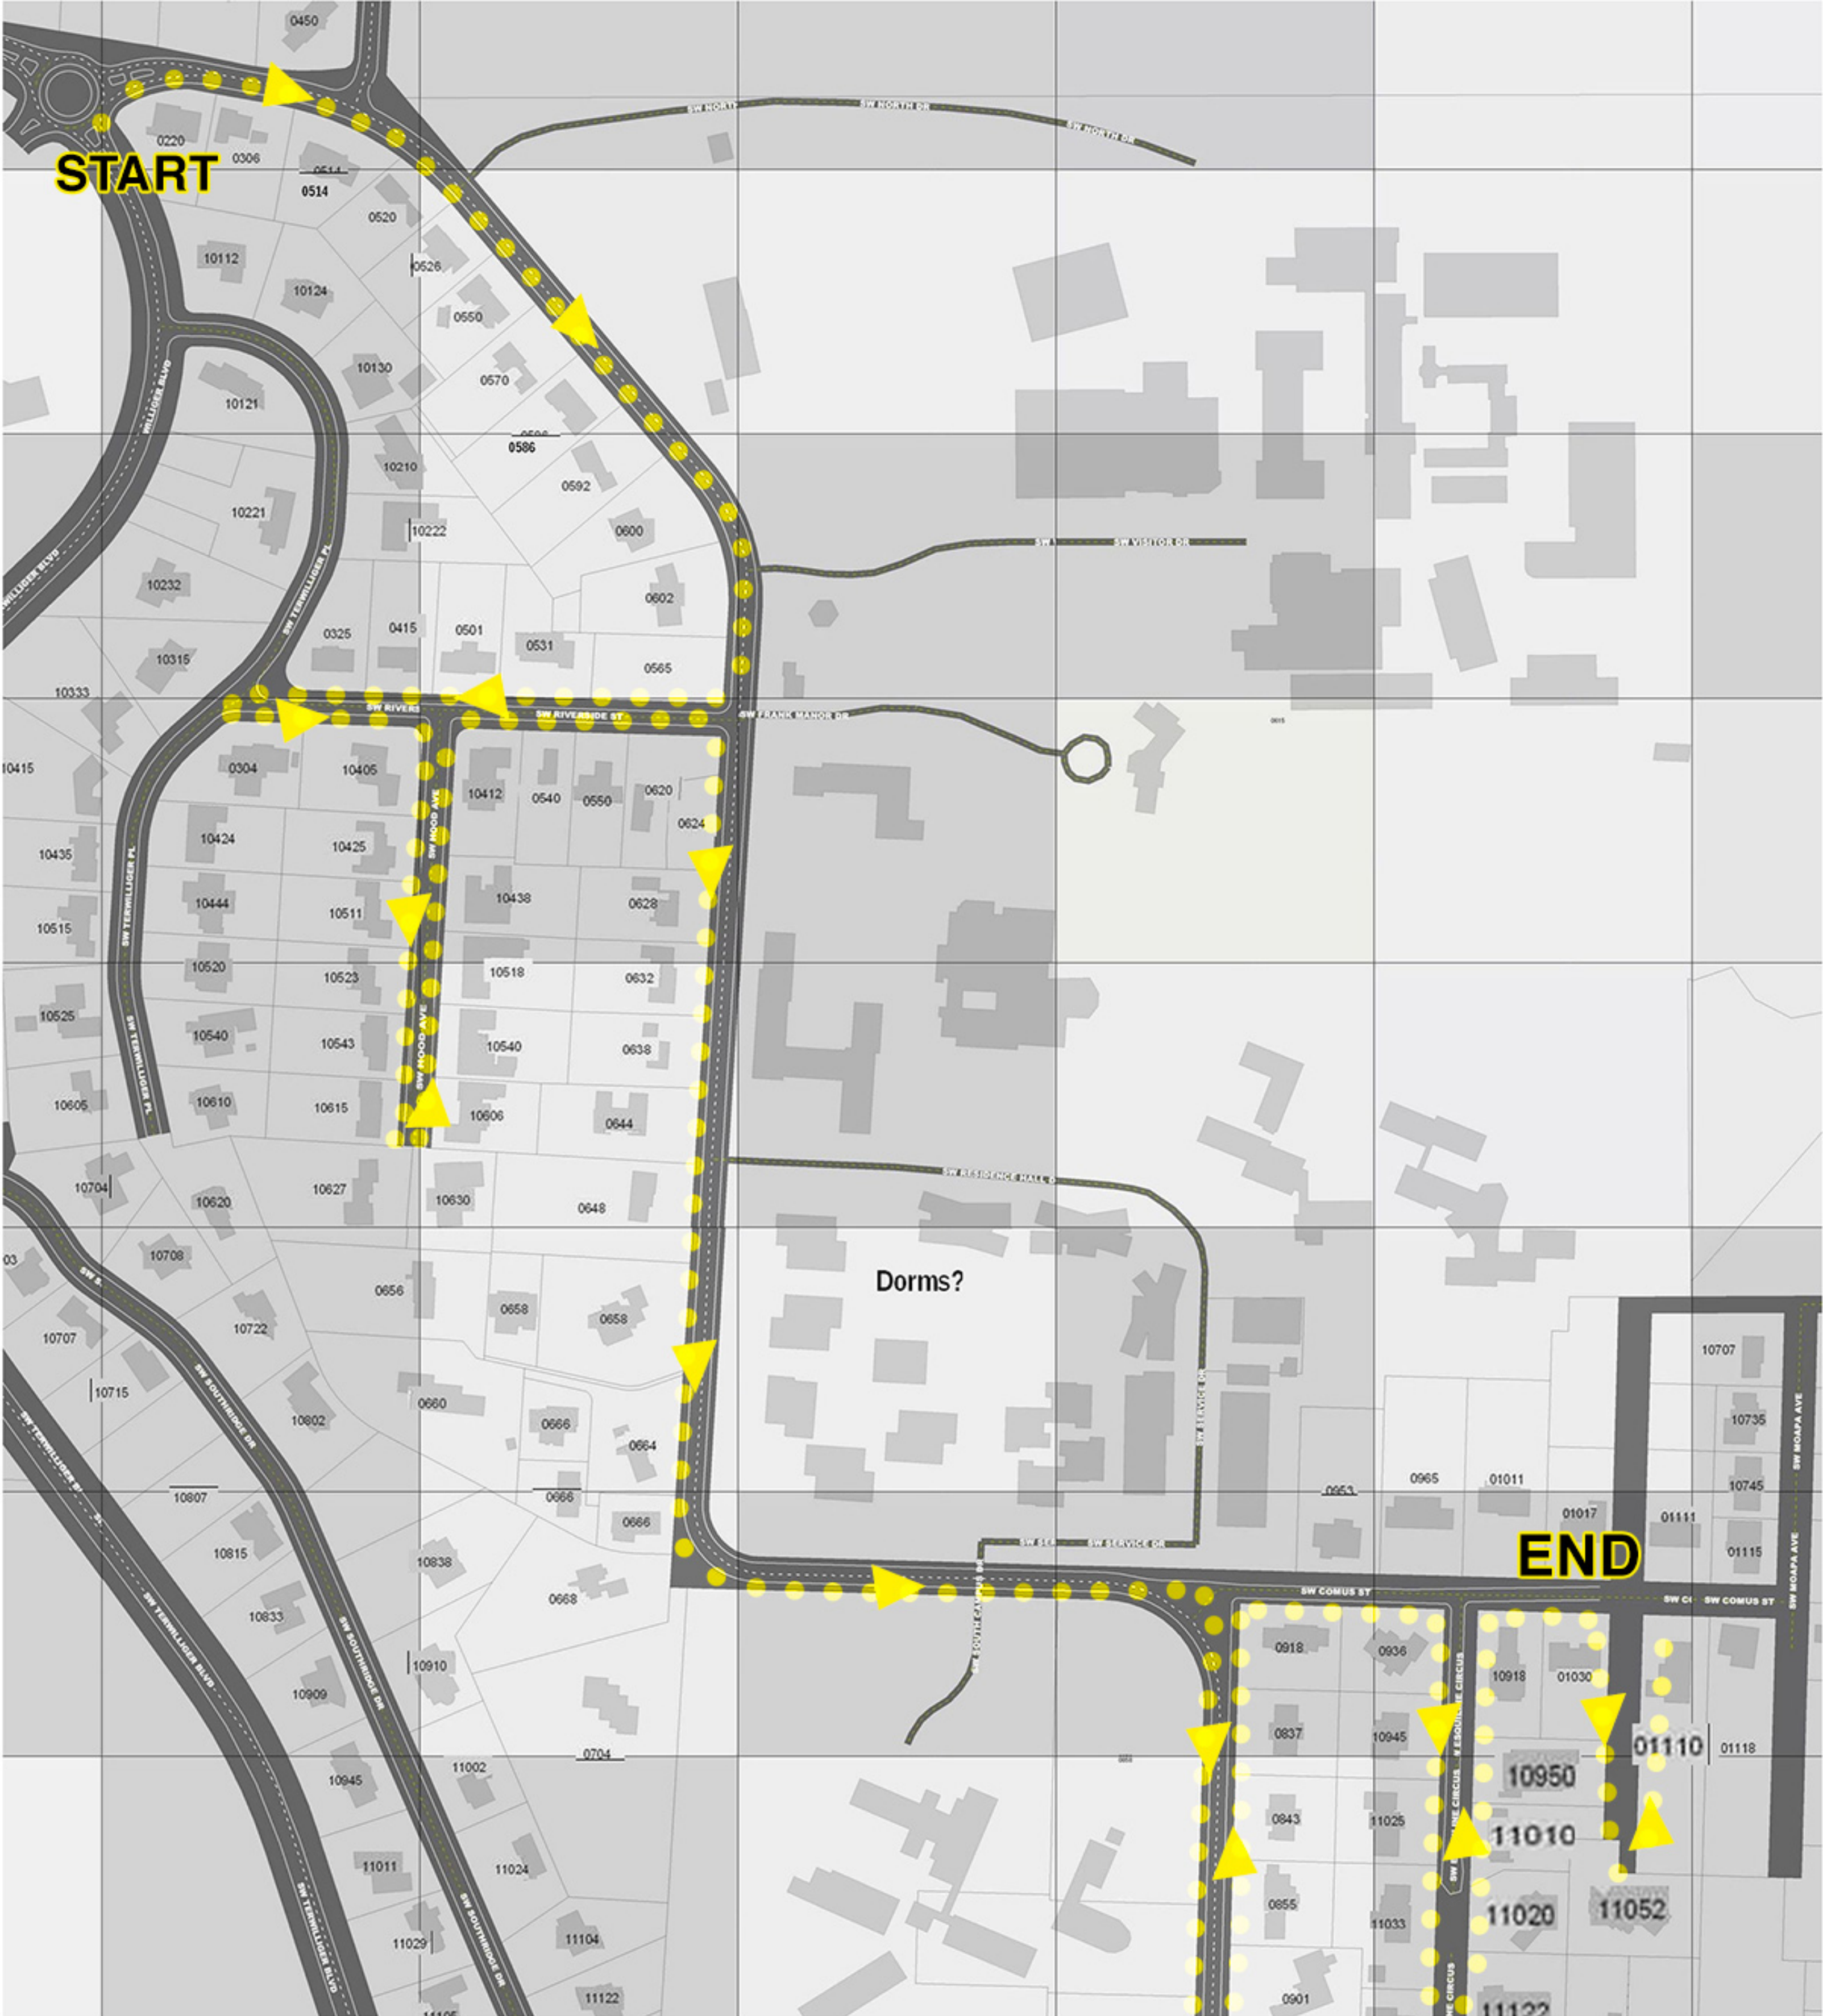

# Collins View Walk-About Map - NET Applications Riverside Palatine Equiline

Collins View Walk-About Map - NET Applications  
 Riverside St: Hood Ave/Palatine Hill Rd + Esquiline Circus

Address	Made Contact	OK ?	Hazards	Structure	People	Animals	Comments*
<b>Terwilliger Blvd@ Palater/ Palatine Law School Circle</b>	date	date	Gas, H <sub>2</sub> O leak, fire, damage	damage	Special needs, abilities, skills, injured, trapped, dead	Injured, trapped, roaming aggressive	More comments? Go to page 4
<b>Palatine Hill Rd</b>							
0220 Palatine							
0306							
0514							
0520							
0526							
0550							
0570							
0586							
0592							
0600							
0602							
<b>Riverside St @ Palatine</b>							
0565 Riverside							
0531 Riverside							
0501							
0415							
0325							
0304							
<b>Go to Hood @Riverside</b>							
<b>Hood Ave</b>							
10405 Hood							
10425 Hood							
10511							
10523							
10543							
10615							
10627							
10630							
10606							
10540							
10518							
10438							
10412							

Riverside continued next page; 4 pages total

Address	Made Contact	OK ?	Hazards	Structure	People	Animals	Comments*
<b>Riverside St. @ Hood</b>	date	date	Gas, H <sub>2</sub> O leak, fire, damage	damage	Special needs, abilities, skills, injured, trapped, dead	Injured, trapped, roaming aggressive	More comments? Go to page 4
0540 Riverside							
0550							
0620							
<b>Palatine Hill Rd</b>							
0624 Palatine							
0628							
0632							
0638							
0644							
0648							
0658							
0659?							
0656							
0660							
0666							
0664							
0666 ?							
0668							
0704							
<b>Palatine curves here College</b>							
<b>Palatine @Comus</b>							
0918 Palatine							
0837							
0843							
0855							
0901							
<b>Go back to Comus@ Palatine</b>							
<b>Esquiline Circus@ Comus</b>							
0936 Esquiline							
10945							
11025							